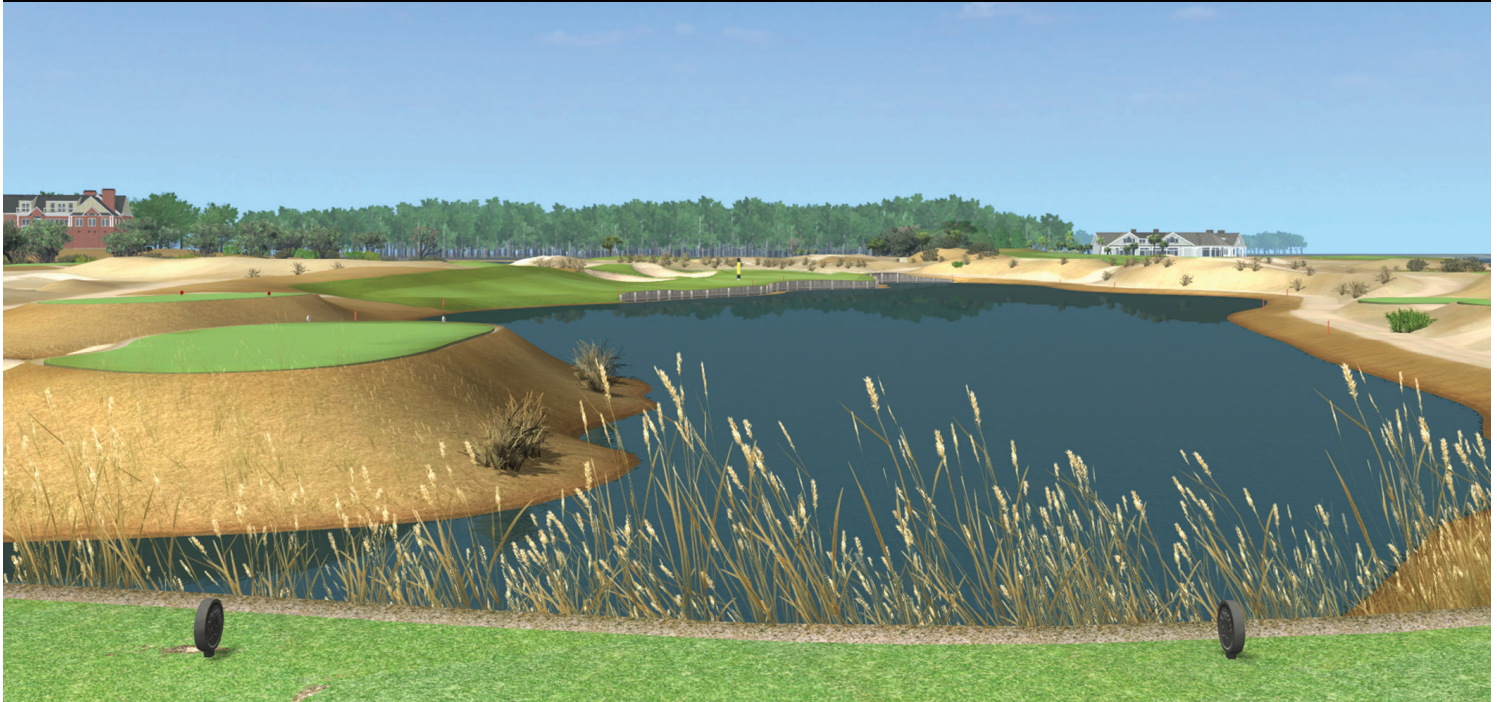

The Ocean Course at Kiawah Island®

Kiawah Island, South Carolina USA
www.kiawahresort.com

Built in 1991 by Pete Dye, there are no prevailing winds on the course. Located on the eastern-most end of Kiawah Island, the course has more seaside holes than any other course in the Northern Hemisphere – 10 right along the Atlantic. Although it was originally designed to sit behind the dunes, Dye's wife suggested raising the entire course to allow players unobstructed views of Kiawah's beautiful Atlantic coastline from every hole. This improved view, however, made the course substantially more demanding as it also exposed it to the area's brisk and unpredictable sea breezes. The Ocean has the highest combination of Slope Rating (155) and Course Rating (79.6) in America.

ARCHITECT: Pete and Alice Dye

YEAR OPENED: 1991

COURSE RECORD: 66

HOLE	1	2	3	4	5	6	7	8	9	OUT	10	11	12	13	14	15	16	17	18	IN	TOTAL
PAR	4	5	4	4	3	4	5	3	4	36	4	5	4	4	3	4	5	3	4	36	72
HANDICAP	15/9	3/1	9/11	1/3	11/15	13/13	7/5	17/17	5/7		18/12	10/4	8/6	12/10	14/16	16/14	4/2	6/18	2/8		